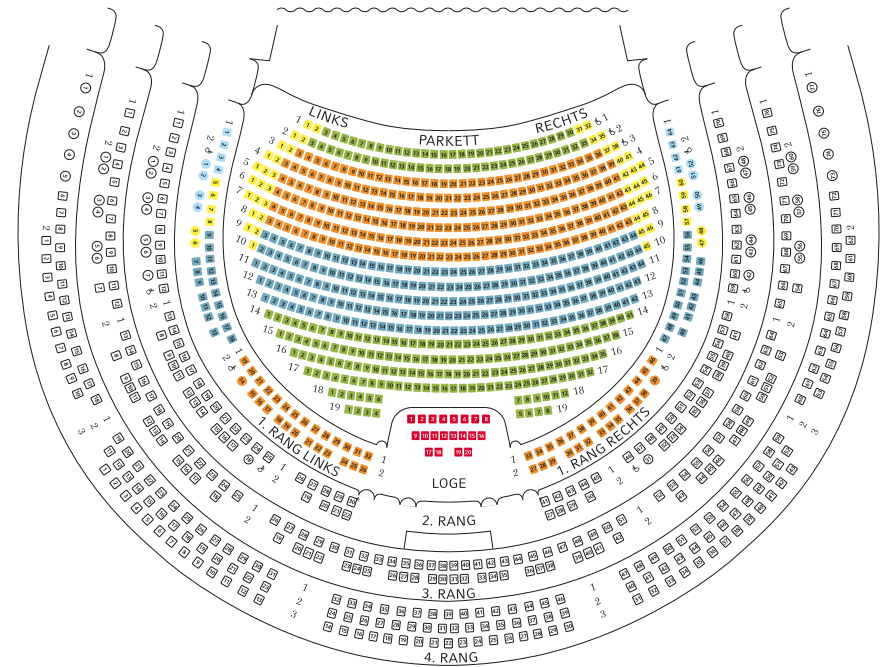

Seating plan/prices Opera & Ballet II

SEATING CATEGORIES

	● Loge	● 1	● 2	● 3	● 4	● 5
CC	66,00	55,00 <i>27,50</i>	39,00 <i>19,50</i>	26,00 <i>13,00</i>	13,00 <i>6,50</i>	8,00

All prices are in Euro
Please note that viewing may be restricted at the sides of the auditorium as well as in some circle seating.

Reduced prices (in italics)
Reduced prices are available for tickets of 12 Euros and more in seating categories 1 to 5. Discounts are only available with valid ID and are not transferable. The relevant ID must be presented at the entrance.

- ♿ Wheelchair spaces
- in the stalls
 - in 1st and 2nd circle not suitable for electric wheelchairs

Seating plan/prices extras

ZU1	ZU2	ZU3	ZU4	ZU5	ZU6	ZU7	ZU8
3,50	5,00	6,50	12,00	16,00	20,00	26,00	30,00
	<i>3,00</i>	<i>3,00</i>	<i>6,00</i>	<i>8,00</i>	<i>10,00</i>	<i>13,00</i>	<i>15,00</i>

PRICE CATEGORIES